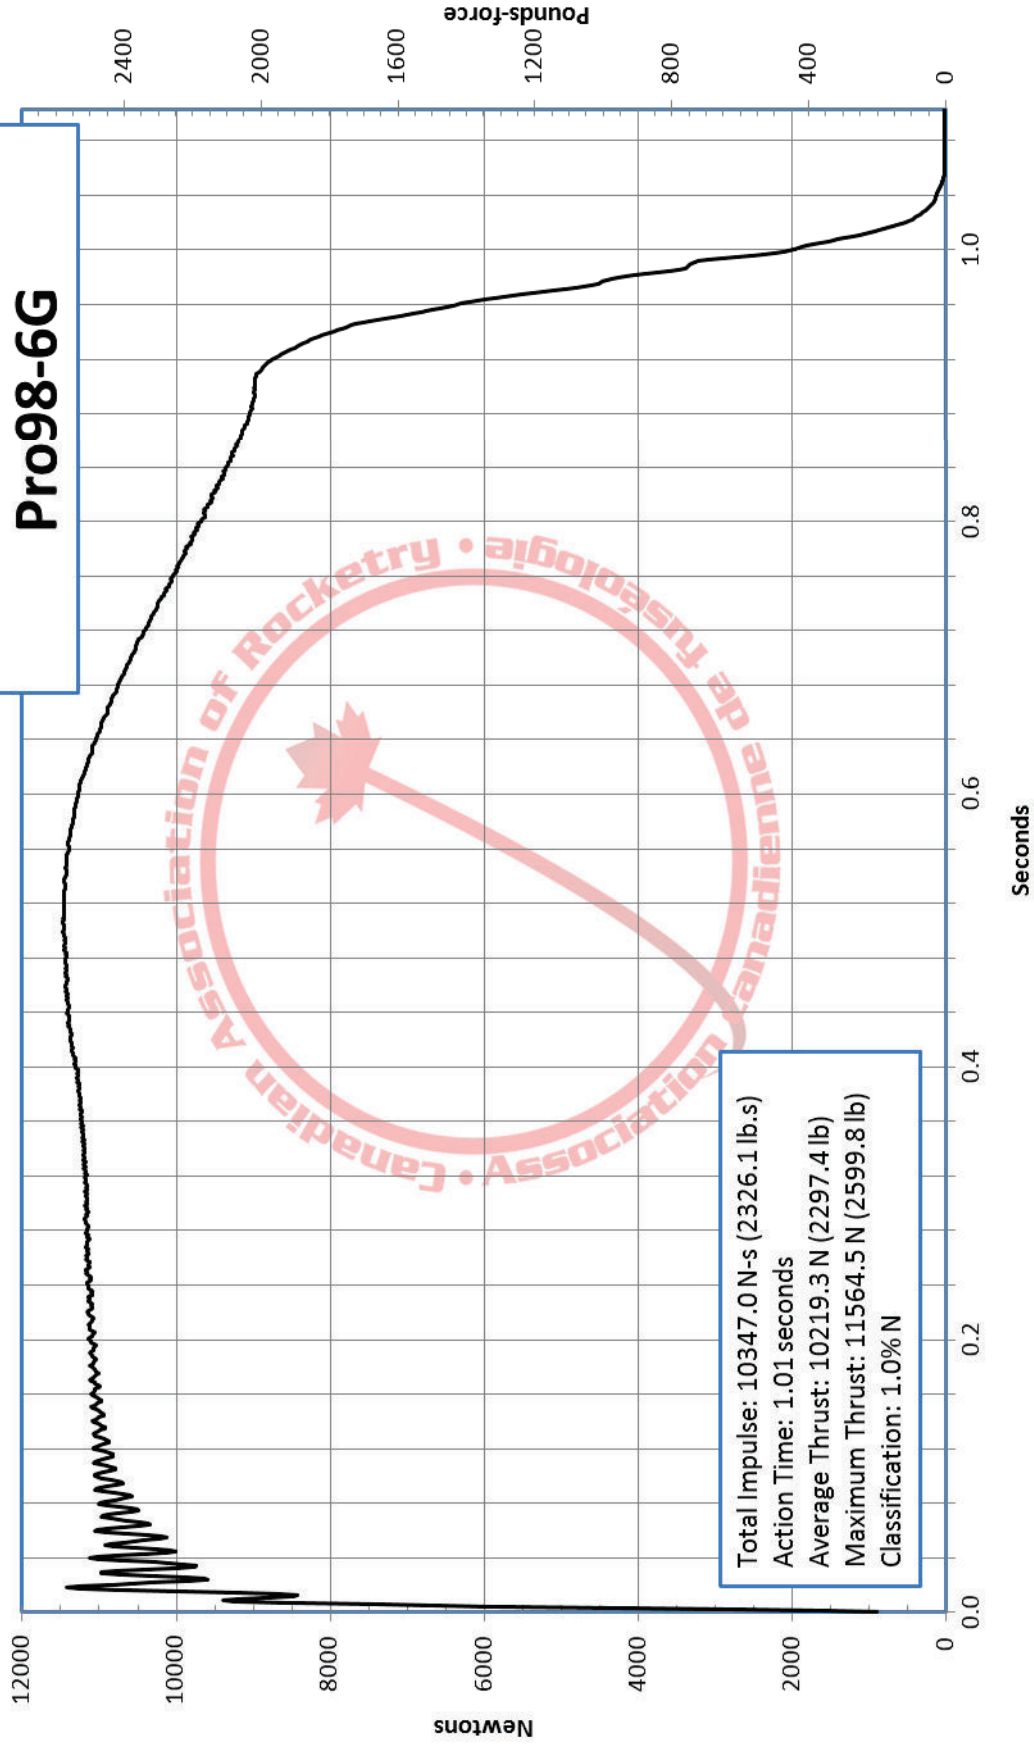

10347-N10000-VM-P Pro98-6G

Total Impulse: 10347.0 N-s (2326.1 lb.s)
Action Time: 1.01 seconds
Average Thrust: 10219.3 N (2297.4 lb)
Maximum Thrust: 11564.5 N (2599.8 lb)
Classification: 1.0%N